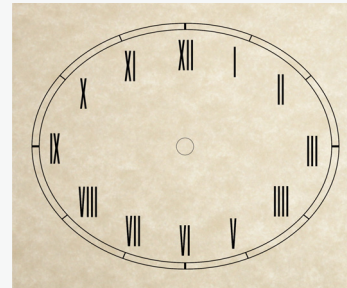

## ROMAN STYLE

**\$10.95**

4 5/8" x 4 5/8" | Dial #20080-D  
Recommended hands: 200702

**\$13.95**

6 5/16" x 6 5/8" | Dial #20083-D  
Recommended hands: 200705

**\$12.95**

6 5/16" x 5 5/8" | Dial #20084-D  
Recommended hands: 200703