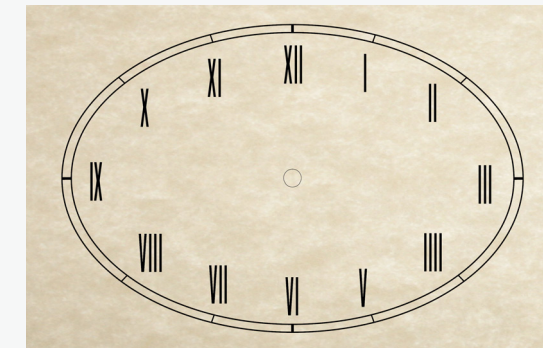

$18.95

9 3/4" x 6 1/8" | Dial #20088-D
Recommended hands: 200705