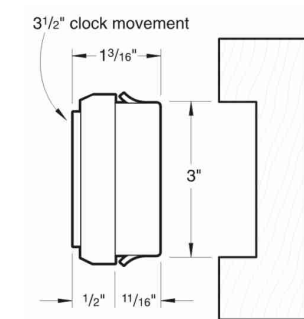

Standard Pressure Fit

3" FORSTNER BIT

$43.95

- #400907
- 1/2" shaft diameter

6" (152MM) CLOCK FIT-UP

$24.95 (1-10) **$21.95** (11+)

- Fits into a 4 1/4" mounting hole size
- 3/4" mounting depth
- Operates on one AA Battery
- One year guarantee

Aluminum bezel with gold tone finish and glass lens.