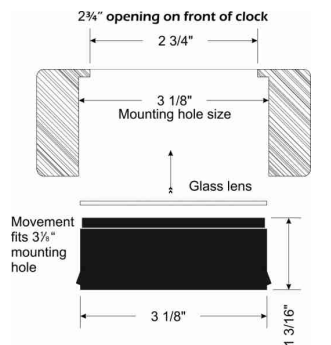

3 1/8" FORSTNER BIT

$43.95

- #400908
- 1/2" shaft diameter