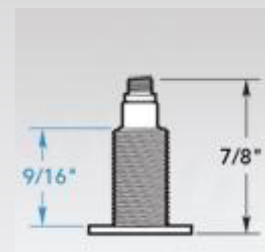

for dials up to 1/2" thick