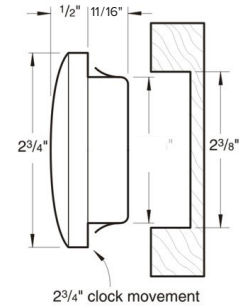

MINI QUARTZ CLOCK FIT-UPS 1 7/16" (36MM)

$11.95 (1-10) **$10.95** (11-49) **$8.95** (50+)

- Battery included
- One year guarantee

$4.95

QUARTZ FIT-UPS 2 3/4" (72MM)

$12.95 (1-10) **$11.95** (11-49) **$10.95** (50+)

Our quartz fit-ups are an industry leader. Each movement uses one "AAA" battery. Fits into a 2 3/8" mounting hole. All available with black bezels. Gold rims are standard unless "black rim" is specified. One year guarantee.

2 3/8" FORSTNER BIT

$28.95

- Item #400901
- 1/2" shaft diameter

1 3/8" FORSTNER BIT

$15.95

- Item #400902
- 3/8" shaft diameter

3 1/2" (90MM) CLOCK FIT-UP

$14.95 (1-10) **$13.95** (11-49) **$11.95** (50+)

- Fits into a 3" mounting hole size
- Operates on one AA Battery
- One year guarantee

Also available with black bezels. Gold rims are standard unless "black rim" is specified.

3" FORSTNER BIT

$43.95

- #400907
- 1/2" shaft diameter

6" (152MM) CLOCK FIT-UP

$24.95 (1-10) **$21.95** (11+)

- Fits into a 4 1/4" mounting hole size
- 3/4" mounting depth
- Operates on one AA Battery
- One year guarantee

Aluminum bezel with gold tone finish and glass lens.

3 1/16" (78MM) BACK MOUNTED FIT-UP

$17.95

- Made in the USA
- Back Mounted Design
- Uses one AA battery
- 3 1/8" mounting hole size
- One year guarantee

This innovative design gives you more design options. The movement is made to be mounted from the back of the case. Only the clock face is seen through the front glass. It comes with a back cover plate and glass front lens.

3 1/8" FORSTNER BIT

$43.95

- #400908
- 1/2" shaft diameter