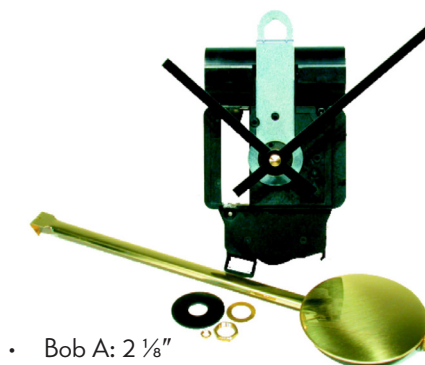

CHIMING PENDULUM MOVEMENT

$54.95 - 3" W x 4 3/4"H x 1 1/4" D

This popular movement is a great value! It features a built in speaker and Westminster chimes partial melody every 15 minutes and full melody on the hour. For dials up to 1/4" thick. Pendulum length 18" with choice of two bobs. Free minute and hour hands (selection on page 7).

Add the bob model number to the end of the part number when ordering pendulums shown above. Example: 200495-B

- Bob A: 2 1/8"
- Bob B: 2 3/4"

- Item#200495