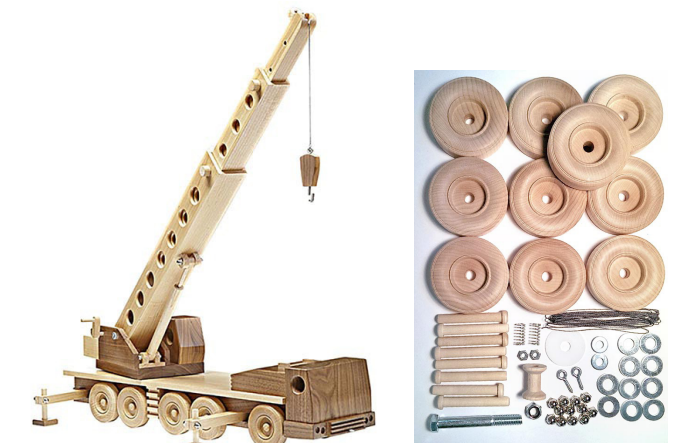

Truck-Crane: 23" L

• Plan #MD-01045 - $10.95 • Kit #RS-1045 - $29.95