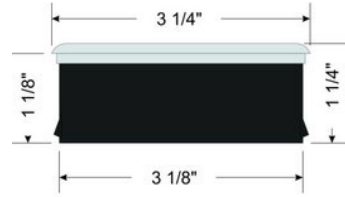

## 3 1/4" (83MM) LOW PROFILE FIT-UP

**\$17.95 (1-49) or \$15.95 (50+)**

- 1 year guarantee
- Low Profile design (protrudes less than 1/8" from front)
- Made in USA
- Glass lens
- Uses one "AA" battery
- 3 1/8" mounting hole size