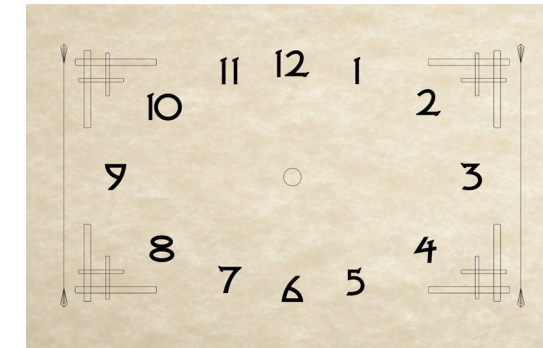

$18.95

9 3/4" x 6 1/8" | Dial #20097-D
Recommended hands: 200705