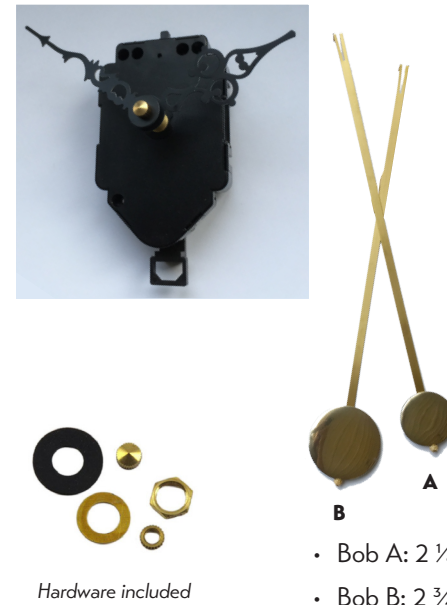

TOP QUALITY IMPORTED QUARTZ MOVEMENTS

QUARTZ PENDULUM MOVEMENT

$12.95 (1-10) or **$11.95** (11+) - 2 1/4"W x 4 1/4"H x 7 7/8" D

This pendulum uses one AA battery. Choose from three shaft lengths (see schematic on previous page) and two sizes of pendulum bobs.

Add the bob model number to the end of the part number when ordering. Example: 200560-B

The 18 inch pendulum is measured from the center of the dial to the end of the stick. Length can be adjusted by breaking on scored one-inch lines. Free minute and hour hands included. One year guarantee.

- Item #200560 for dial thickness up to 1/4"
- Item #200570 for dial thickness up to 1/2"
- Item #200580 for dial thickness up to 3/4"

- Bob A: 2 1/8"
- Bob B: 2 3/4"

Metal Hanger Sold Separately: $1.75 (1-10) or $1.25 (11+)

This metal hanger fits with the pendulum and mini-quartz movements on this page only.

- Item #400-HANG