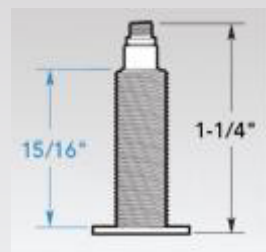

for dials up to 3/4" thick