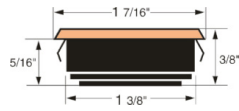

## MINI QUARTZ CLOCK FIT-UPS 1 7/16" (36MM)

**\$11.95** (1-10) **\$10.95** (11-49) **\$8.95** (50+)

- Battery included
- One year guarantee

#200PFO Mini Photo Frame

**\$4.95**

#200102 Ivory Dial Arts & Crafts