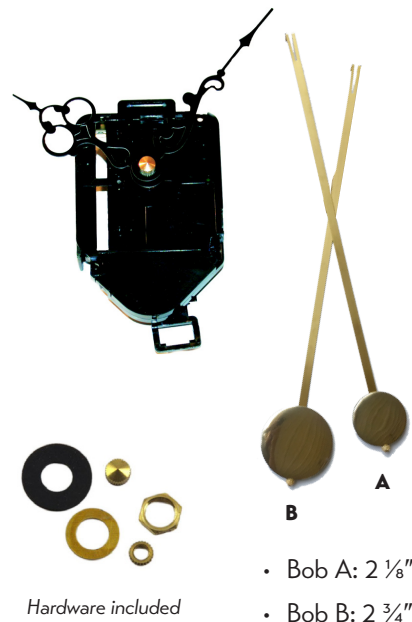

AMERICAN-MADE QUARTZ MOVEMENTS

MINI SIZED QUARTZ PENDULUM MOVEMENT

$16.95 (1-10) or **$15.95** (11+) - 2 1/8"W x 3 3/4"H x 5/16" D

This is our smallest pendulum movement. Uses one AA battery. Choose from three shaft lengths (see schematic below) and two sizes of pendulum bobs.

Add the bob model number to the end of the part number when ordering. Example: 200500-B

The 18 inch pendulum is measured from the center of the dial to the end of the stick. Length can be adjusted by breaking on scored one-inch lines. Free minute and hour hands included. One year guarantee

- Item #200500 for dial thickness up to 1/4"
- Item #200505 for dial thickness up to 1/2"
- Item #200510 for dial thickness up to 3/4"

- Bob A: 2 1/8"
- Bob B: 2 3/4"