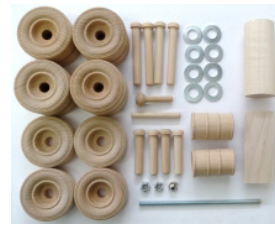

Tractor: 13" L
Side dump: 21" L
Low boy: 28 1/2" L

Tractor and Trailers Plan

- Plan #MD-00892 - $10.95

Tractor and Trailers Kits

- Kit #RS-00892LB - $9.95
  (Low Boy Trailer only)
- Kit #RS-00892SD - $7.95
  (Side Dump Trailer only)
- Kit #RS-00892T - $9.95
  (Tractor only)