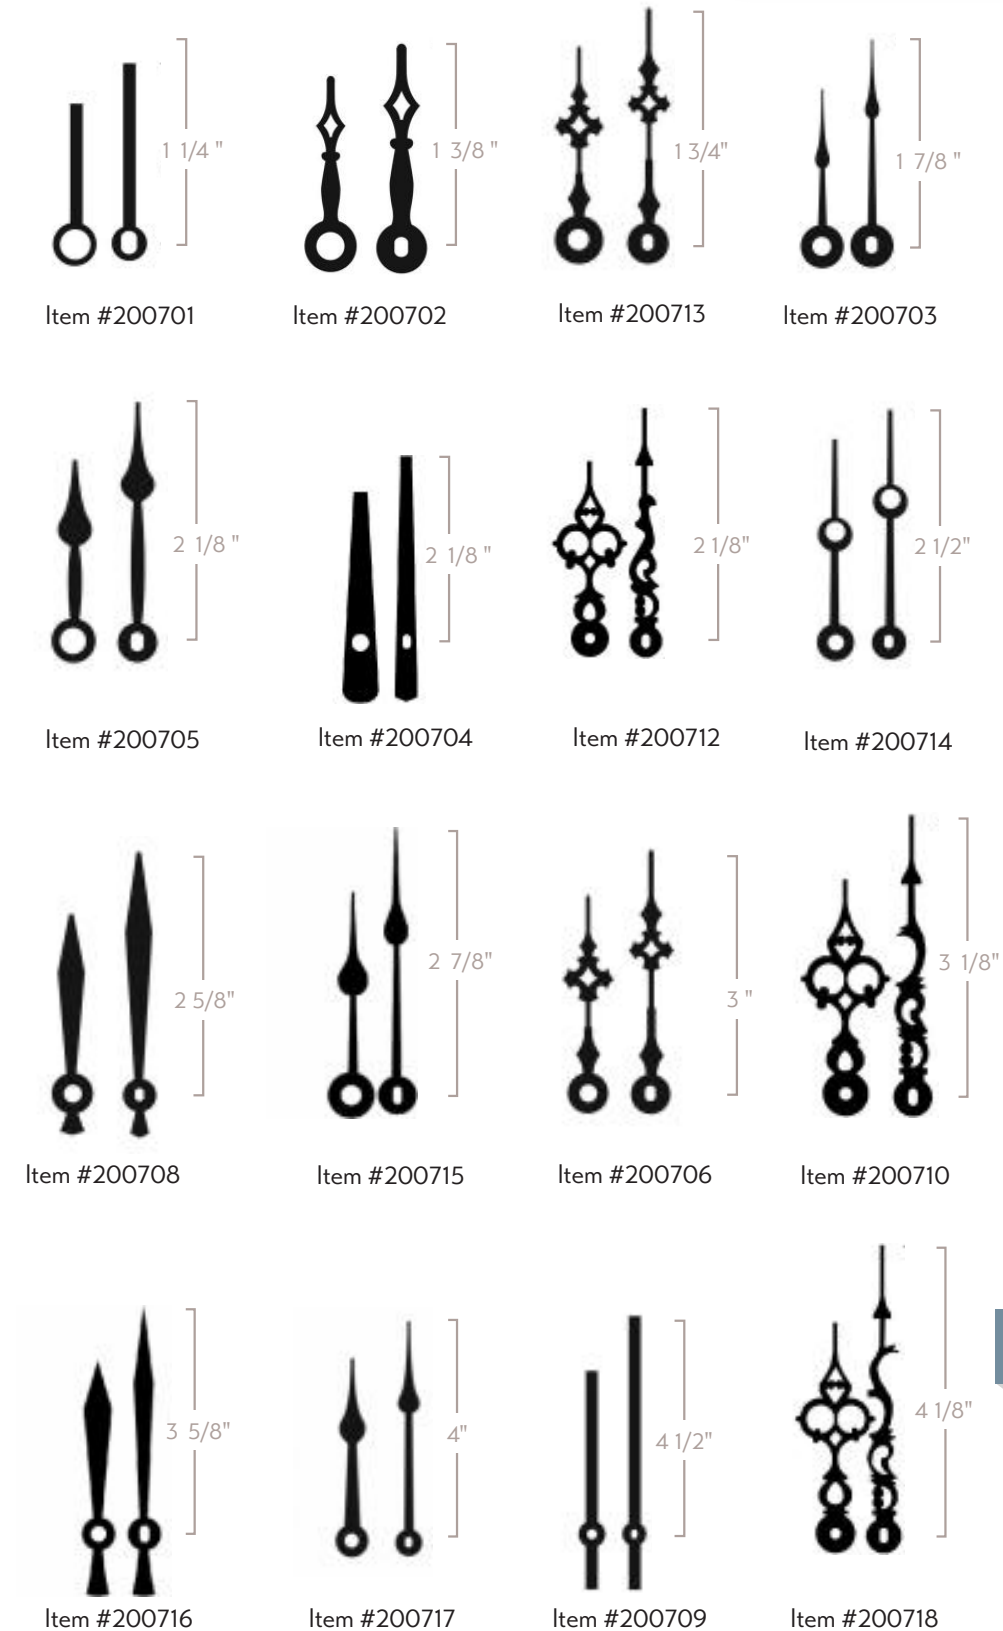

## 4 1/16" GOLD ROMAN SKELETON INSERT

**\$26.95 (1-10) or \$24.95 (11+)**

- 1 year guarantee
- Glass lens
- Uses one "AAA" battery
- Mounting depth 1 31/64"
- Mounting diameter 3 3/4"

- NEW CLOCK PLAN -

## WOOD MAGAZINE GIMBAL CLOCK PLAN

- 7"W x 6 7/8" D x 10 1/4" H
- Plan #MD-01292 - \$10.95
- Kit #RS-01292 - \$39.95

Kit includes skeleton insert and solid brass binding barrels and posts pictured above.

## HANDS

Metal hands with a black finish (white on back, so they can be painted other colors). Hands are measured by the minute hand length and can be clipped to desired length.

One **FREE** pair with every movement purchase!  
\$.75 per additional set