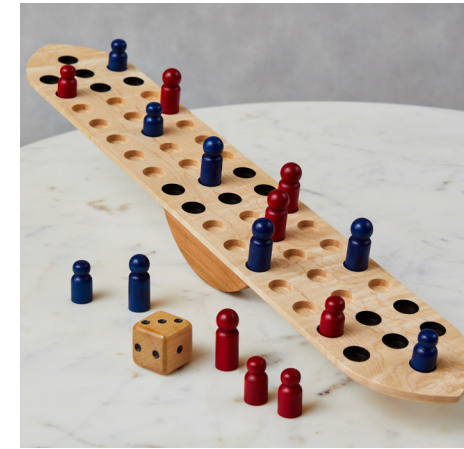

BALANCE BOAT

22" L

Plan - $10.95

• Item #MD-01283

Kit - $16.95

Kit contains 24 wooden people and dice piece.

• Item #RS-01283