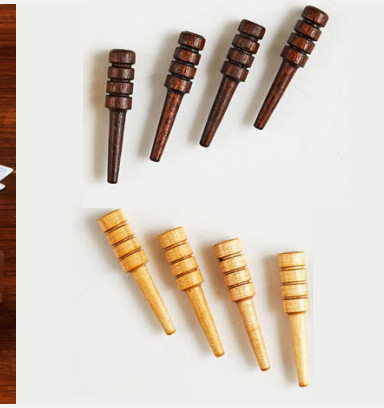

Each WOOD Magazine plan (MD-00XXX) contains detailed step-by-step instructions. Each kit contains all of the parts shown in the picture.

**BOWLING GAME**

39 1/2" L x 12" W

**Plan - \$10.95**

• Item #MD-01201

**Kit - \$21.95**

Kit contains 10 wooden pins, 1 glass marble, hardware, dowels and knob

• Item #RS-01201

**CRIBBAGE**

**Plan - \$10.95**

• Item #MD-01050

**Kit - \$6.95**

Kit contains 8 wooden cribbage pins.