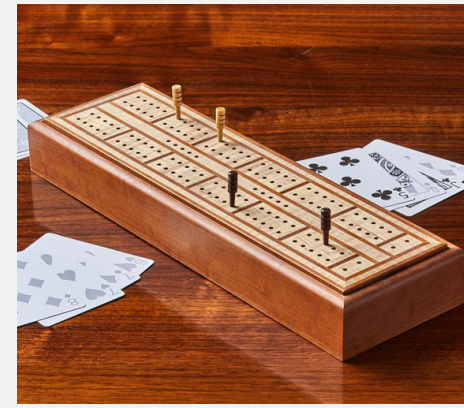

**Kit - \$21.95**

Kit contains 10 wooden pins, 1 glass marble, hardware, dowels and knob

• Item #RS-01201

**CRIBBAGE**

**Plan - \$10.95**

• Item #MD-01050

**Kit - \$6.95**

Kit contains 8 wooden cribbage pins.