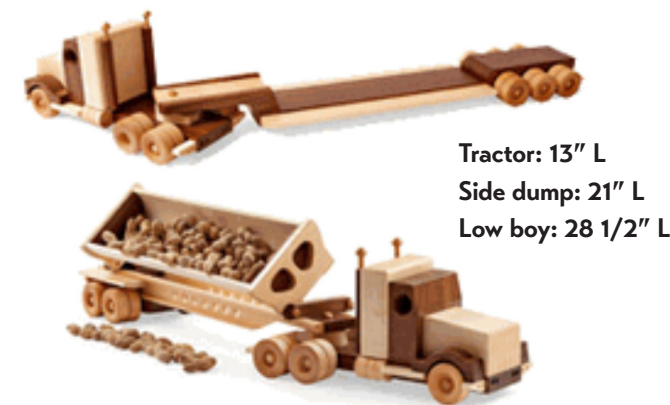

Tractor: 13" L
Side dump: 21" L
Low boy: 28 1/2" L

Tractor and Trailers Plan

- Plan #MD-00892 - $10.95

Tractor and Trailers Kits

- Kit #RS-00892LB - $9.95
  (Low Boy Trailer only)
- Kit #RS-00892SD - $7.95
  (Side Dump Trailer only)
- Kit #RS-00892T - $9.95
  (Tractor only)

Each WOOD Magazine plan (MD-00XXX) contains detailed step-by-step instructions.
Each kit contains all of the wheels and hardware shown in the picture for completing one toy.